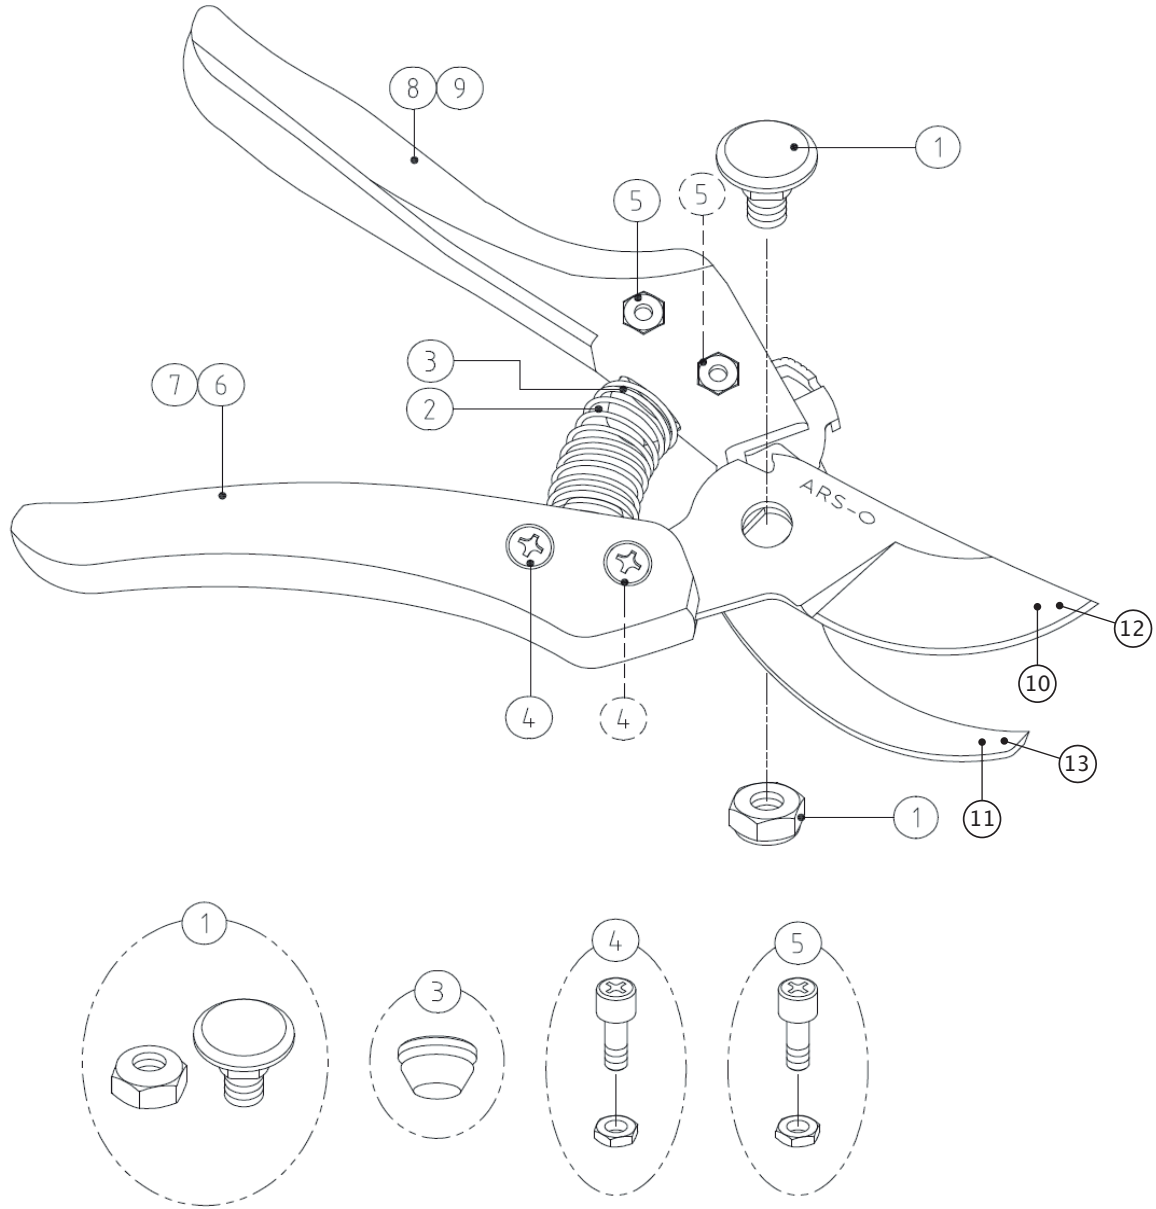

CB-8 / CB-9

PARTS NO.	SPECIFICATION	PARTS NO.	SPECIFICATION
①	SP-217	CENTER BOLT & NUT FOR CB-8/CB-9/ CBR-8/CBR-9	
②	SP-218	SPRING FOR CB-8/CB-9/CBR-8/CBR-9	
③	SP-432	RUBBER CUSHION FOR VS-7R/7Z AND CB-8/9 (RED, 1 PC)	
④	SP-220	BOLT & NUT FOR THE CUTTING BLADE GRIP FOR CB-8/9 (1 PC EACH)	
⑤	SP-221	BOLT & NUT FOR THE COUNTER BLADE GRIP FOR CB-8/9 (1 PC EACH)	
⑥	SP-313	CUTTING BLADE GRIP FOR CB-8	
⑦	SP-315	CUTTING BLADE GRIP FOR CB-9	
⑧	SP-314	COUNTER BLADE GRIP FOR CB/CBR-8	
⑨	SP-316	COUNTER BLADE GRIP FOR CB/CBR-9	
⑪	ARSCB-8-1	REPLACEMENT CUTTING BLADE	
⑫	ARSCB-8-2	REPLACEMENT COUNTER BLADE	
⑬	ARSCB-9-1	REPLACEMENT CUTTING BLADE	
⑭	ARSCB-9-2	REPLACEMENT COUNTER BLADE	